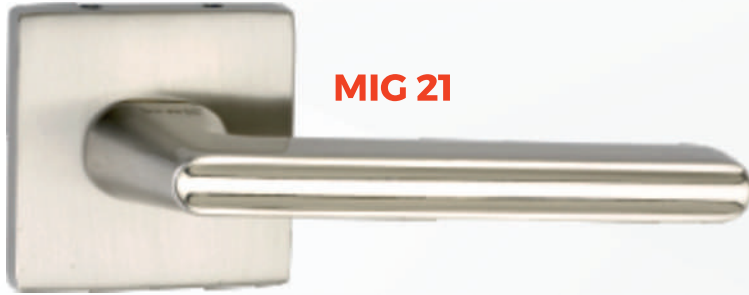

PC1
Both Side Key

PC2
One Side Key
One Side Knob

PC3
One Side Key Coin
One Side Knob Coin

Note : CY = Cylindrical Plate, CYL=Cylinder, LB=Lock Body, KY=Lever Lock, NKH=None Key hole

21

ECONOMY ROSE HANDAL

MIG 21