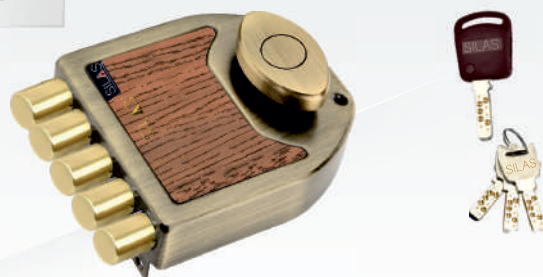

Our latest finish product

DESCRIPTION

SS | Antique | Std. Pkg.

01

MAJOR

Main Door Lock
with 2 LED + 3 Ultra Keys
7 Ton Load Capacity
Lockable Knob (BSK)

5190/- 5297/- 10 Pcs.

02

MAJOR

Main Door Lock
with 2 LED + 3 Ultra Keys
7 Ton Load Capacity
One Side KNOB & One Side Key (OSK)

4548/- 4655/- 10 Pcs.

03

GENERAL

Main Door Lock
with 1 LED + 3 Ultra Keys
5 Ton Load Capacity
Lockable Knob (BSK)

3875/- 3975/- 10 Pcs.

04

GENERAL

Main Door Lock
with 1 LED + 3 Ultra Keys
5 Ton Load Capacity
One Side KNOB & One Side Key (OSK)

3150/- 3250/- 10 Pcs.

DESCRIPTION

05

Front
Side KNOB

BRIGADIER

Main Door Lock
with 5 Ultra Keys
3 Ton Load Capacity
Lockable Knob (BSK)

3420/- 3527/- 20 Pcs.

06

Front
Side KNOB

Auto Latch

BRIGADIER

Main Door Lock
with 1 LED+3 Ultra Keys
3 Ton Load Capacity
One Side KNOB & One Side Key (OSK)