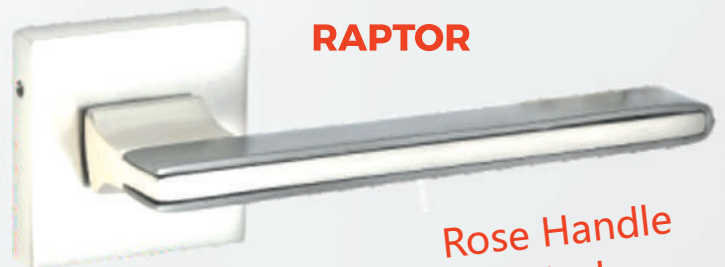

RAPTOR

Rose Handle
S.S. Black

ALL MODELS

SS | Antique | Std. Pkg.

ROSE+LB+CYL 60mm PC1 (Ultra Key)	2550.00	2700.00	12 Set
ROSE+LB+CYL 60mm PC2 (Ultra Key)	2550.00	2700.00	12 Set
ROSE+LB+CYL 60mm Pc3	2550.00	2700.00	12 Set
ROSE NKH +BABY LATCH	1650.00	1750.00	12 Set