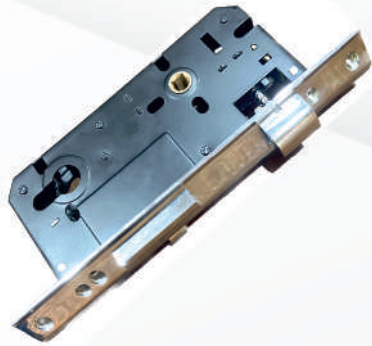

39

MRP/ Per Pcs.

DESCRIPTION

SS | Antique | Std. Pkg.

MORTICE LOCK BODY

930/-   995/-   30 Pcs.

CY (4 Bullets Anti Hexa)

Top & Bottom Cover : Power Coated
& Pierced to accept Bolt through fitting.
Quality : Extra Strength 4 Bullet 304 Grade
Stainless Steel Anti Hexa Fore-End & Striking
Cram : Match with Finish & Match with
Cylinder Size: 50mm x 85mm

40