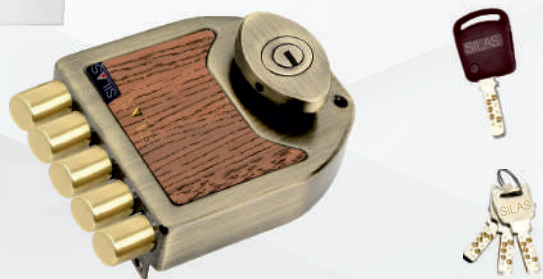

Our latest finish product

DESCRIPTION

SS | Antique | Std. Pkg.

01

MAJOR

Main Door Lock
with 2 LED + 3 Ultra Keys
7 Ton Load Capacity
Lockable Knob (BSK)

5190/- 5297/- 10 Pcs.

02

MAJOR

Main Door Lock
with 2 LED + 3 Ultra Keys
7 Ton Load Capacity
One Side KNOB & One Side Key (OSK)

4548/- 4655/- 10 Pcs.

03

GENERAL

Main Door Lock
with 1 LED + 3 Ultra Keys
5 Ton Load Capacity
Lockable Knob (BSK)

3875/- 3975/- 10 Pcs.

04

GENERAL

Main Door Lock
with 1 LED + 3 Ultra Keys
5 Ton Load Capacity
One Side KNOB & One Side Key (OSK)

3150/- 3250/- 10 Pcs.

DESCRIPTION

05

Front
Side KNOB

BRIGADIER

Main Door Lock
with 5 Ultra Keys
3 Ton Load Capacity
Lockable Knob (BSK)

3420/- 3527/- 20 Pcs.

06

Front
Side KNOB

Auto Latch

BRIGADIER

Main Door Lock
with 1 LED+3 Ultra Keys
3 Ton Load Capacity
One Side KNOB & One Side Key (OSK)