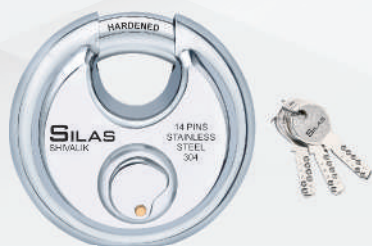

SS 304

Grade Body with 3 Ultra Keys

70mm
710.00

49