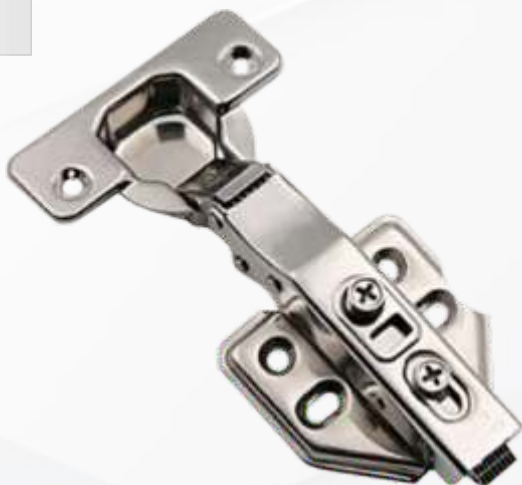

SOFT CLOSE DRAWER BOX

SIZE	MRP	STD. PKG.
500 x 84 mm	2500	6 Set
550 x 84 mm	2700	
500 x 116 mm	2800	5 Set
550 x 116 mm	3000	
500 x 167 mm	3100	5 Set
550 x 167 mm	3300	

52

HYDRAULIC SOFT CLOSE SS & MS 2D HINGES & 3D HINGES

- Crank Size: 0°, 8°, 16°
- Type: 2D SS 304
- Colour: Nickel Finish
- Salt Spray Tested: 72 Hours
- Per Set Weight: 200 gms (2D)
- Per Set Weight: 250 gms (3D)

TYPE	D P	MRP	STD. PKG.
2D	165	266	100 Set
3D	266	365	100 Set

53