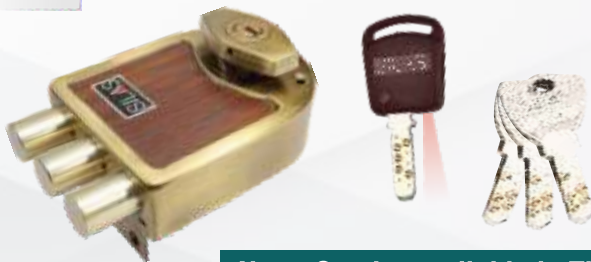

04

GENERAL

Main Door Lock
with 1 LED + 3 Ultra Keys
5 Ton Load Capacity
One Side KNOB & One Side Key (OSK)

3480/- 3550/- 15 Pcs.

MRP/ Per Pcs.

SS | Antique | Std. Pkg.

05

DESCRIPTION

BRIGADIER

Main Door Lock
with 5 Ultra Keys
3 Ton Load Capacity
Lockable Knob (BSK)
Stainless Steel Body

3556/- 3668/- 20 Pcs.

06

BRIGADIER

Main Door Lock
with 1 LED+3 Ultra Keys
3 Ton Load Capacity
One Side KNOB & One Side Key (OSK)
Stainless Steel Body

3445/- 3556/- 20 Pcs.

07

CAPTAIN

Main Door Lock
with 1 LED + 3 Ultra Keys
3 Ton Load Capacity
Lockable Knob (BSK)

3250/- 3350/- 15 Pcs.

Note: Combo available in This Modle (OSK+BSK)

5136/- 5563/-

08

JUNIOR CAPTAIN

Single Door Lock with
3 Ultra Key
One Side KNOB & One Side Key

MRP/ Per Pcs.
SS | Antique | Std. Pkg.

2185/- 2290/- 20 Pcs.

10

JUNIOR CAPTAIN

Single Door Lock with
3 Ultra Key
Both Side Side Key Function