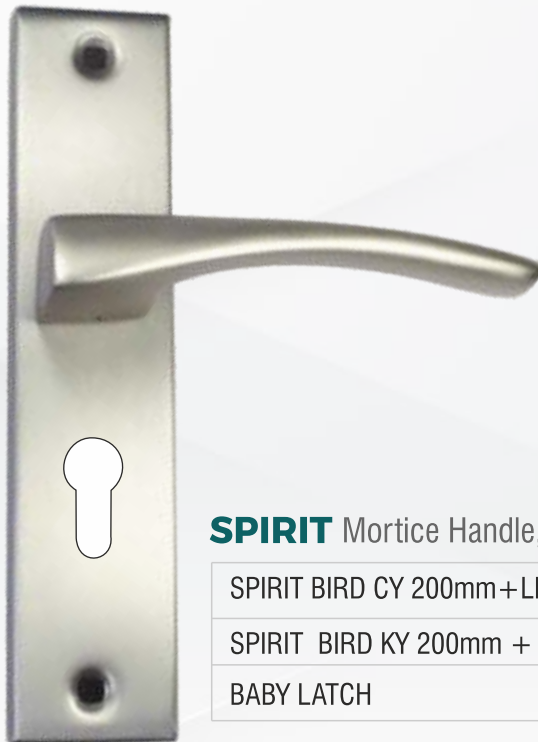

Note : CY = Cylindrical Plate, CYL=Cylinder, LB=Lock Body, KY=Lever Lock, NKH=None Key hole

MORTICE & ROSE HANDLES

PROJECT RANGE

MRP/ Per Set.

28

MICRO Mortice Handle, Finish : Antique/ Wange SS Antique | Std. Pkg.

Micro KY 200mm LEVER LOCK	948.00	978.00	12 Set
Micro BABY LATCH	798.00	828.00	12 Set

29

GLOCK Mortice Handle, Finish : Antique SS Antique | Std. Pkg.

Glock KY 200mm LEVER LOCK	948.00	978.00	12 Set
Glock BABY LATCH	798.00	828.00	12 Set

MORTICE HANDLES & BABY LATCHES

DESCRIPTION

MRP/ Per Set.

30

LOCKHEED Mortice Handle, Finish : Antique

SS | Antique | Std. Pkg.

LOKHEED CY 200mm+LB+CYL 60mm PC2 (Ultra Key)	2377.00	2377.00	20 Set
LOKHEED KY 200mm + LEVER LOCK	1550.00	1550.00	20 Set
BABY LATCH	1100.00	1100.00	20 Set

31

SPIRIT Mortice Handle, Finish : Antique

SS | Antique | Std. Pkg.

SPIRIT BIRD CY 200mm+LB+CYL 60mm PC2 (Ultra Key)	2377.00	2377.00	20 Set
SPIRIT BIRD KY 200mm + LEVER LOCK	1550.00	1550.00	20 Set
BABY LATCH	1100.00	1100.00	20 Set